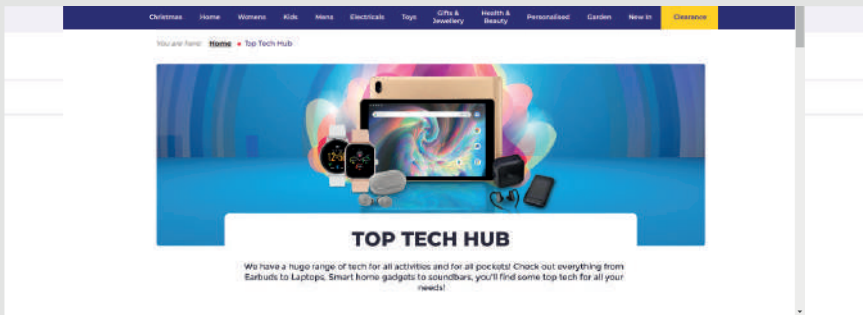

SHOP TOP TECH Landing page design

Producing creative imagery to increase web traffic and a sleek design concept to showcase branded product categories. A good example of UI/UX design using product cutouts on pastel colours to enhance each item.