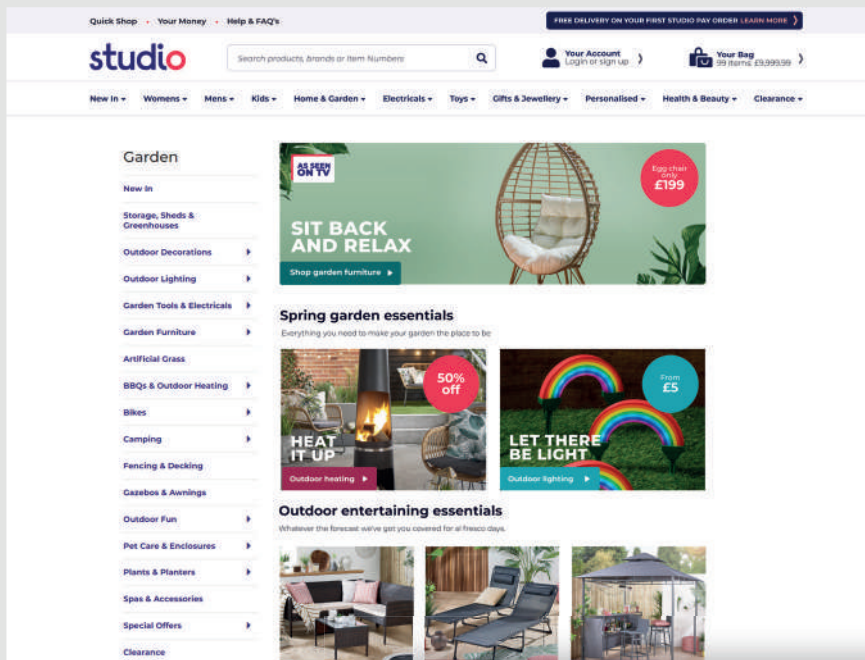

A visual modern concept of a style guide for men & women's denim jeans.

Webpage:
www.studio.co.uk/shop/womens-denim-style-guide

SHOP BY ROOM Landing page design

Producing a layout designed and built using figma and html. Creation of hero imagery and icons incorporated into the layout for better user experience.

Webpage:
www.studio.co.uk/shop/shop-by-room

SHOP GARDEN

Category page design

An effective wireframe and design to drive more web traffic with additional bespoke hero image created in photoshop.

Webpage:

www.studio.co.uk/shop/garden---outdoor

SHOP TOP TECH Landing page design

Producing creative imagery to increase web traffic and a sleek design concept to showcase branded product categories. A good example of UI/UX design using product cutouts on pastel colours to enhance each item.