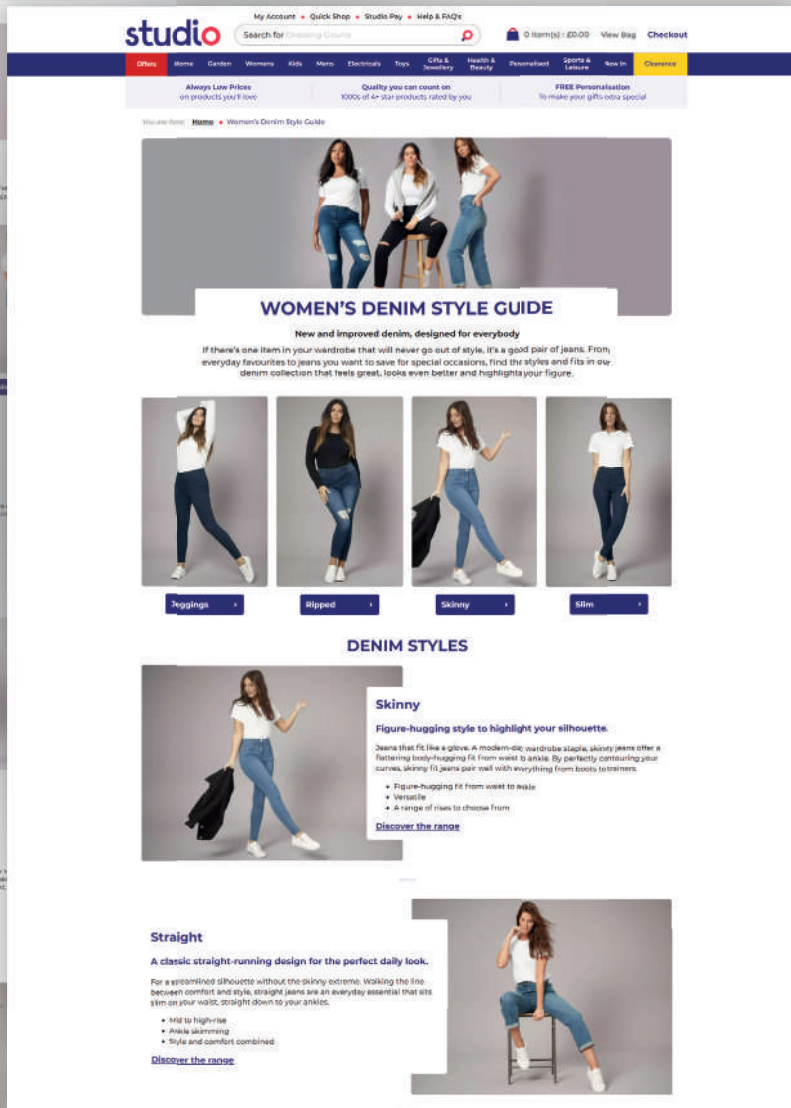

DENIM STYLE GUIDE Landing page design

A visual modern concept of a style guide for men & women's denim jeans.

Webpage:
www.studio.co.uk/shop/womens-denim-style-guide