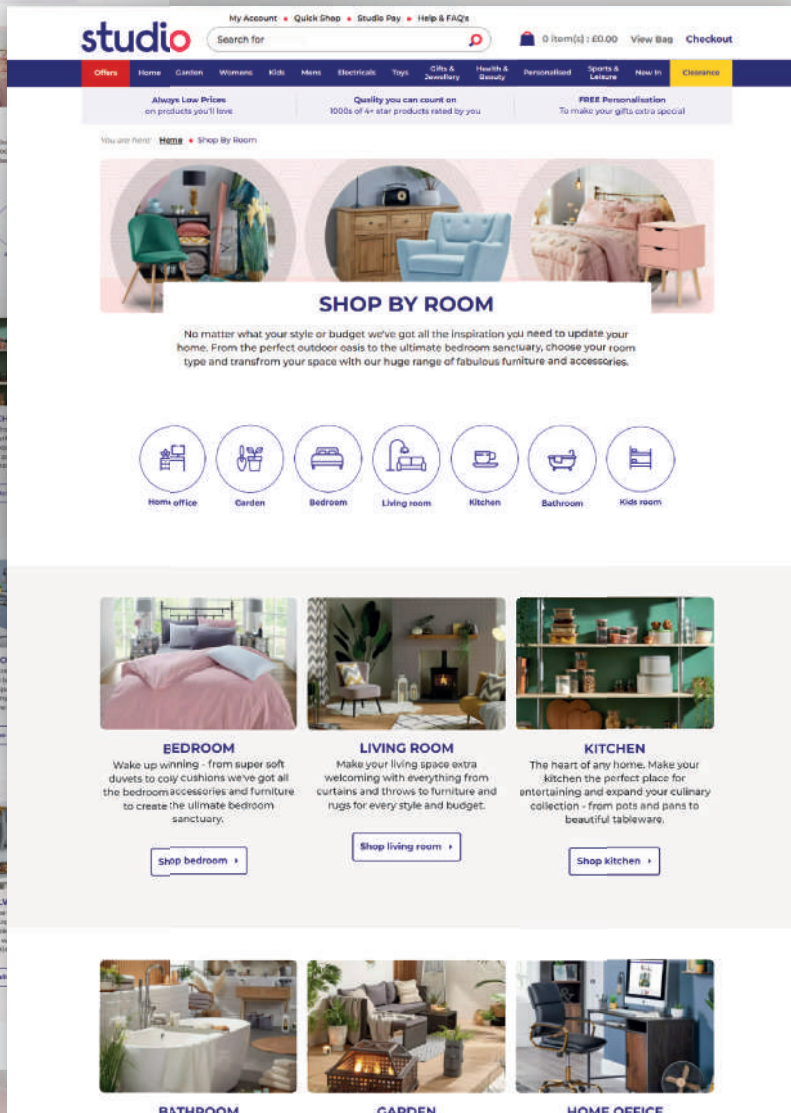

A visual modern concept of a style guide for men & women's denim jeans.

Webpage:
www.studio.co.uk/shop/womens-denim-style-guide

SHOP BY ROOM Landing page design

Producing a layout designed and built using figma and html. Creation of hero imagery and icons incorporated into the layout for better user experience.