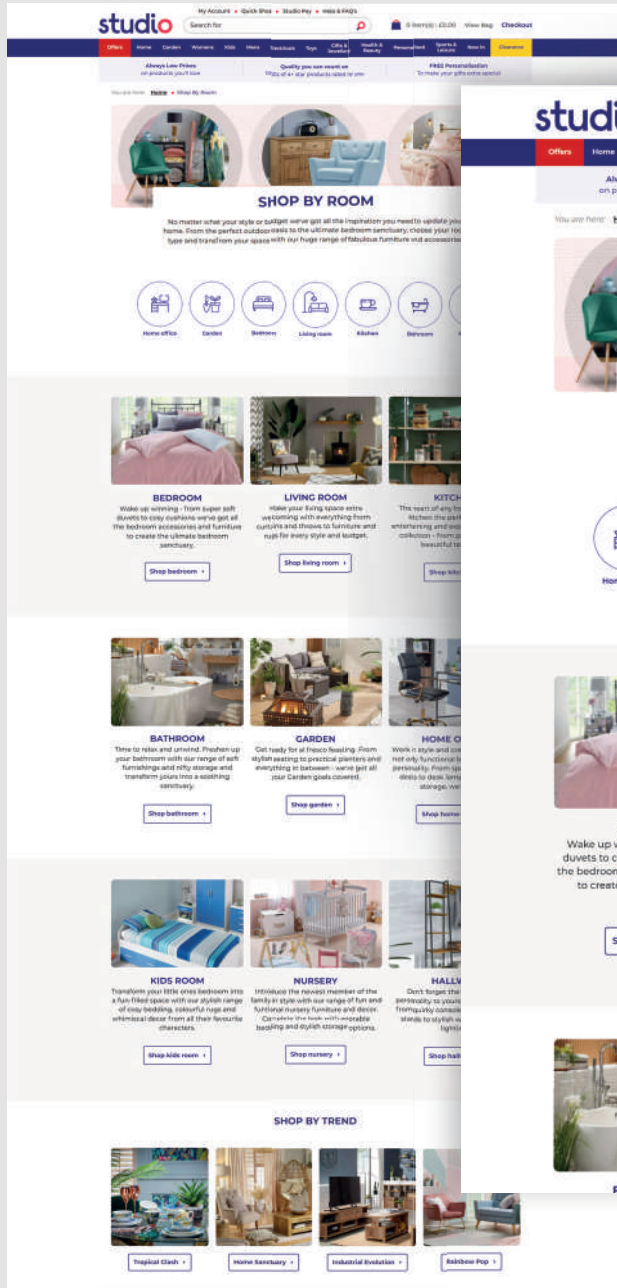

A visual modern concept of a style guide for men & women's denim jeans.

Webpage:
www.studio.co.uk/shop/womens-denim-style-guide

SHOP BY ROOM Landing page design

Producing a layout designed and built using figma and html. Creation of hero imagery and icons incorporated into the layout for better user experience.